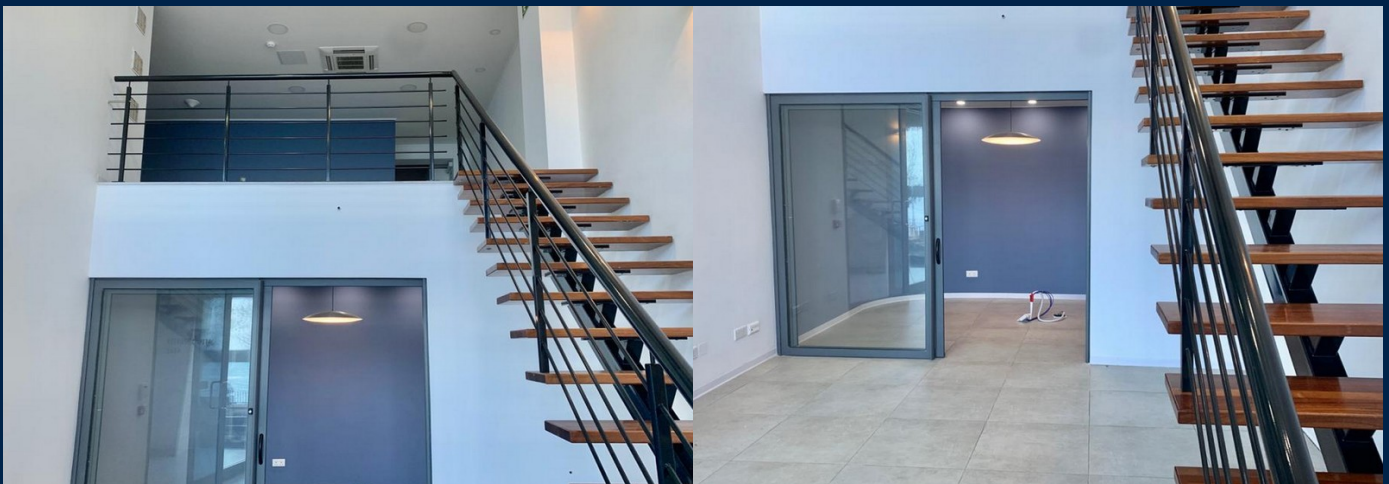

Sea View Office

Sliema Malta

€3,000/mth.

MLS ID 302943

Lana Buks-Vaivade

Phone: +356 2010 8077

lana.buks-

vaivade@maltasothebysrealty.com

Position: Letting Associate

Modern and bright duplex office available for rent on Tower Road, Sliema with an amazing sea view. Office space 80 sqm. It has a bathroom, kitchenette, security system and internet.

Find a home that suits your lifestyle.

Portomaso Marina, T. (+356) 2010 8077, M. (+356) 9910 8070, E. portomaso@sir.com.mt

Only
Malta | Sotheby's
INTERNATIONAL REALTY

maltasothebysrealty.com

Each Office is Independently Owned & Operated